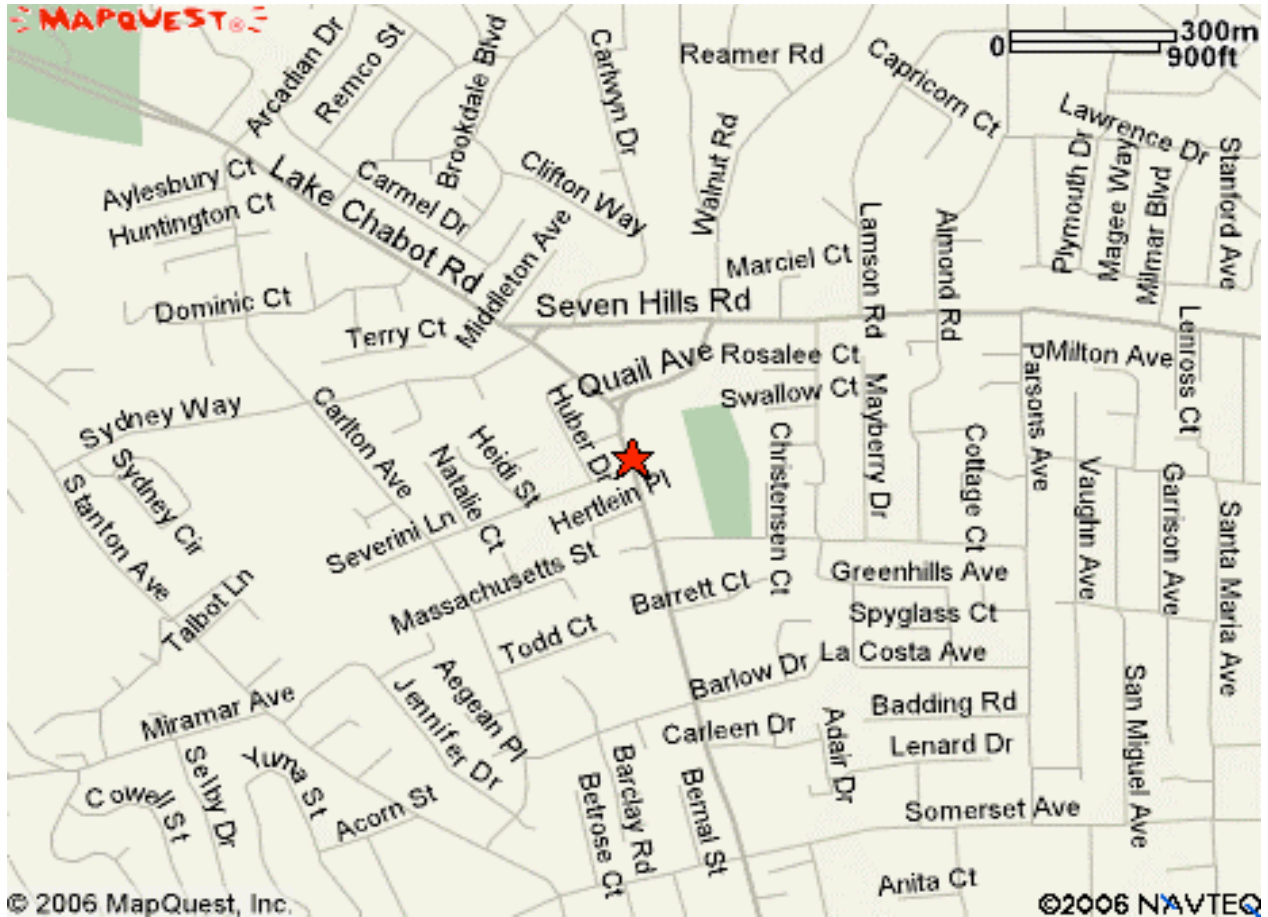

Map to Castro Valley Community Center

18988 Lake Chabot Road
Castro Valley, CA 94546

Turn Over for Driving Directions →