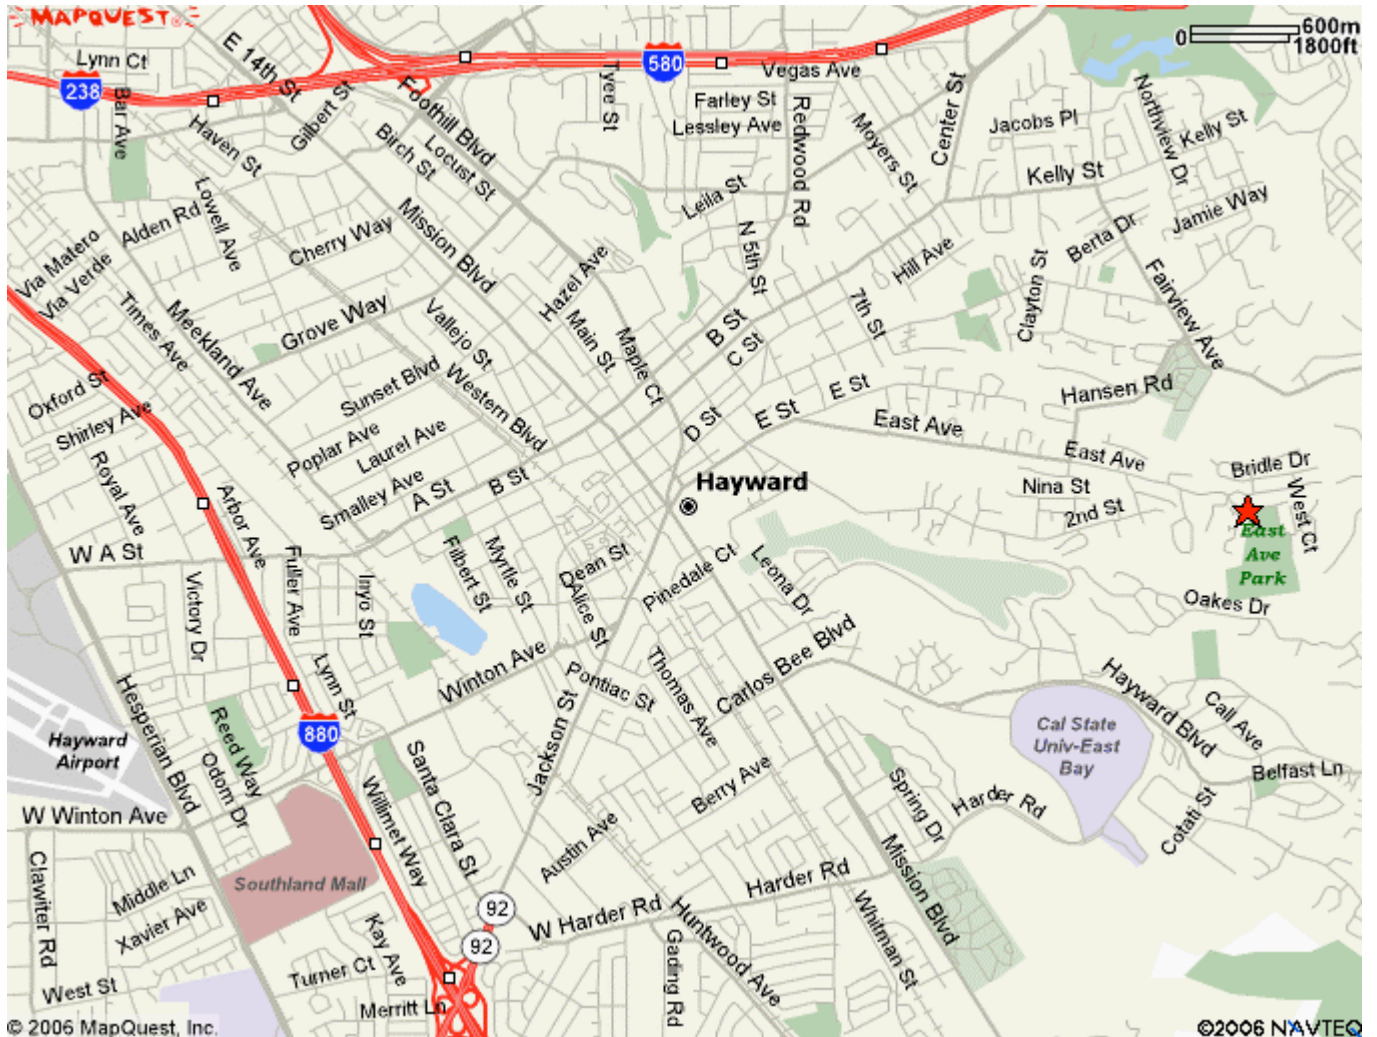

Map to East Avenue Park

3221 East Avenue
Hayward, CA 94541

Turn Over for Driving Directions →