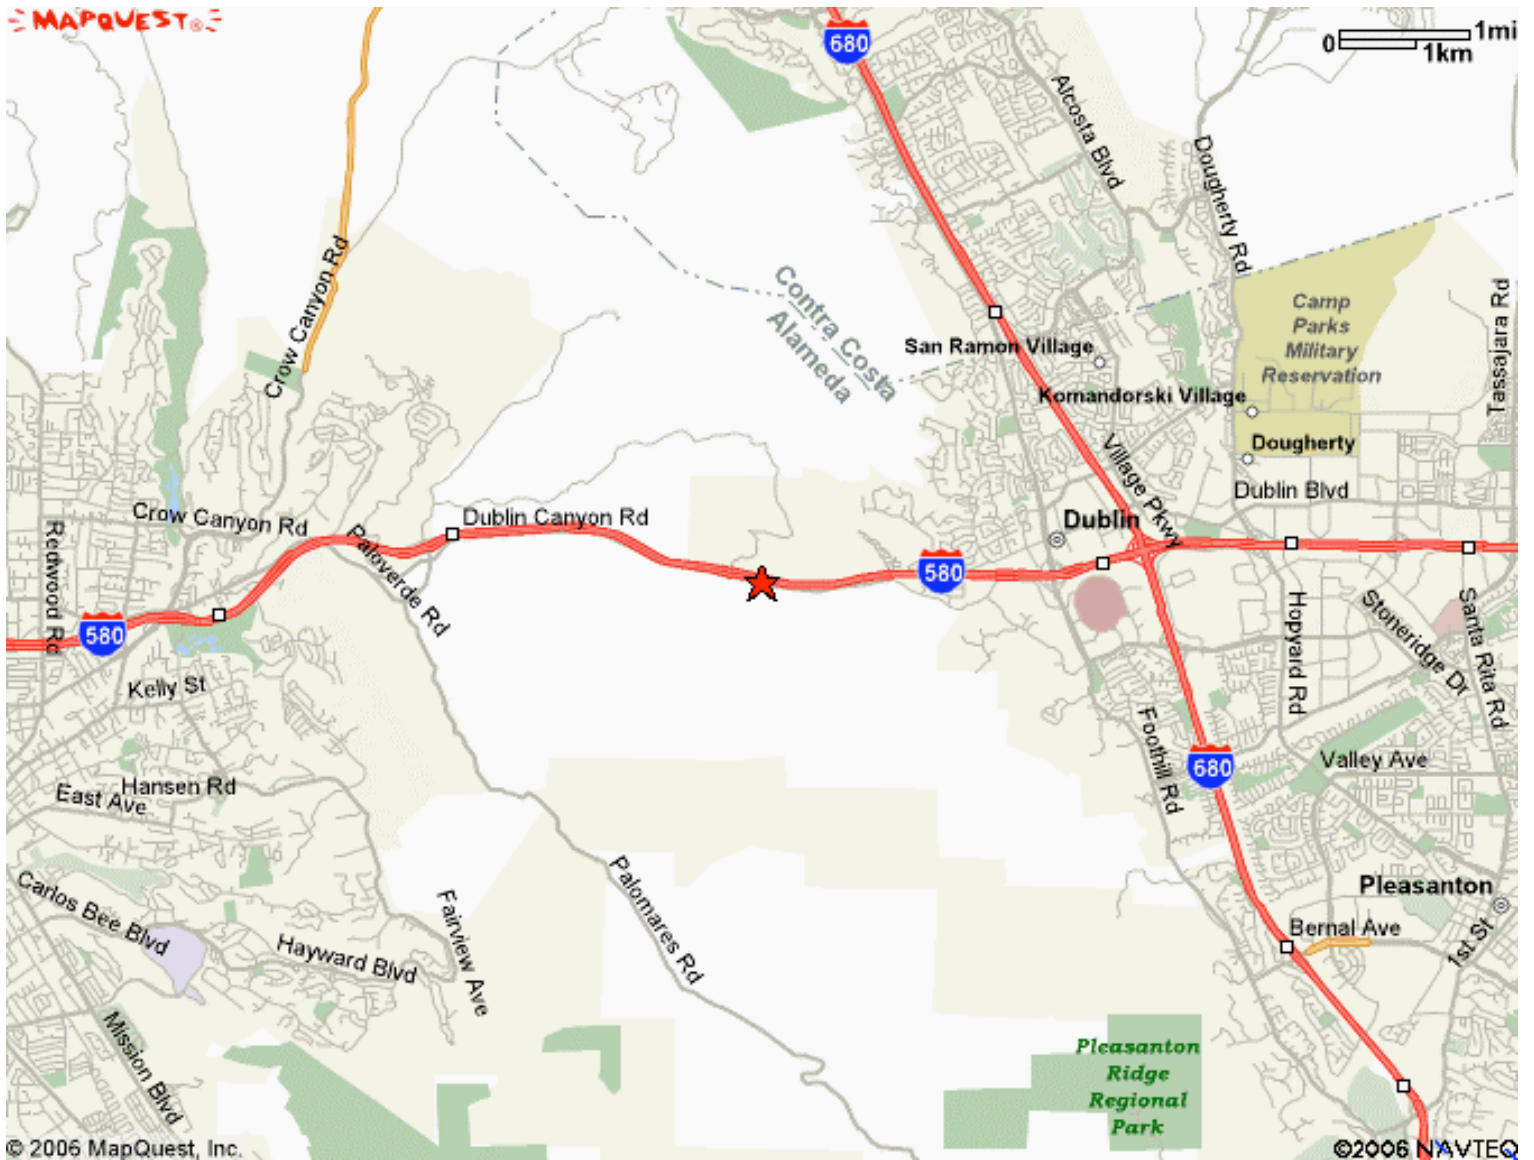

Map to Rowell Ranch Rodeo Park

9275 Dublin Canyon Road
Castro Valley, CA 94552

Turn Over for Driving Directions →