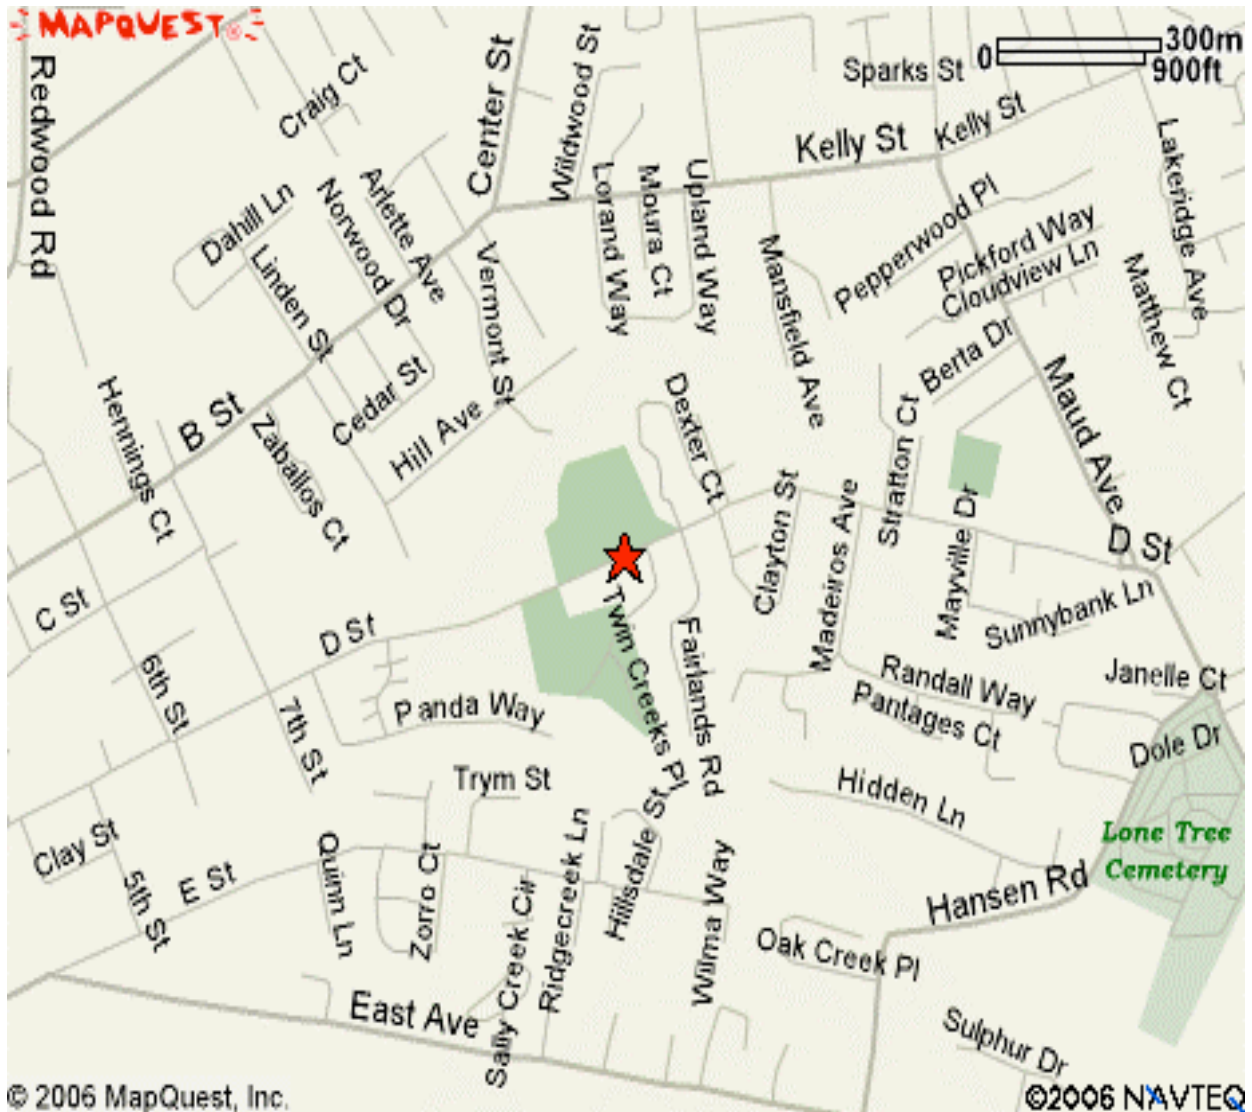

## Directions to San Felipe Community Center

2058 D Street  
Hayward, CA 94541

### From West Oakland:

1. Take **I-880 SOUTH** toward **HAYWARD**
2. Take the **I-238** exit toward **CASTRO VALLEY/STOCKTON**
3. **I-238** becomes **I-580 EAST**
4. Take the **CENTER STREET** exit toward **CROW CANYON ROAD**
5. Turn **Right** onto **CENTER STREET**
6. **CENTER STREET** becomes **B STREET**
7. Turn **Left** onto **7TH STREET**
8. Turn **Left** onto **D STREET**
9. Arrive at **2058 D STREET, HAYWARD**

### From Hayward:

1. Take **I-880 NORTH** toward **OAKLAND**
2. Take the **I-238** exit toward **CASTRO VALLEY/STOCKTON**
3. **I-238** becomes **I-580 EAST**
4. Take the **CENTER STREET** exit toward **CROW CANYON ROAD**
5. Turn **Right** onto **CENTER STREET**
6. **CENTER STREET** becomes **B STREET**
7. Turn **Left** onto **7TH STREET**
8. Turn **Left** onto **D STREET**
9. Arrive at **2058 D STREET, HAYWARD**

Turn Over to See Map

Map to San Felipe Community Center

2058 D Street  
Hayward, CA 94541

*Turn Over for Driving Directions* →