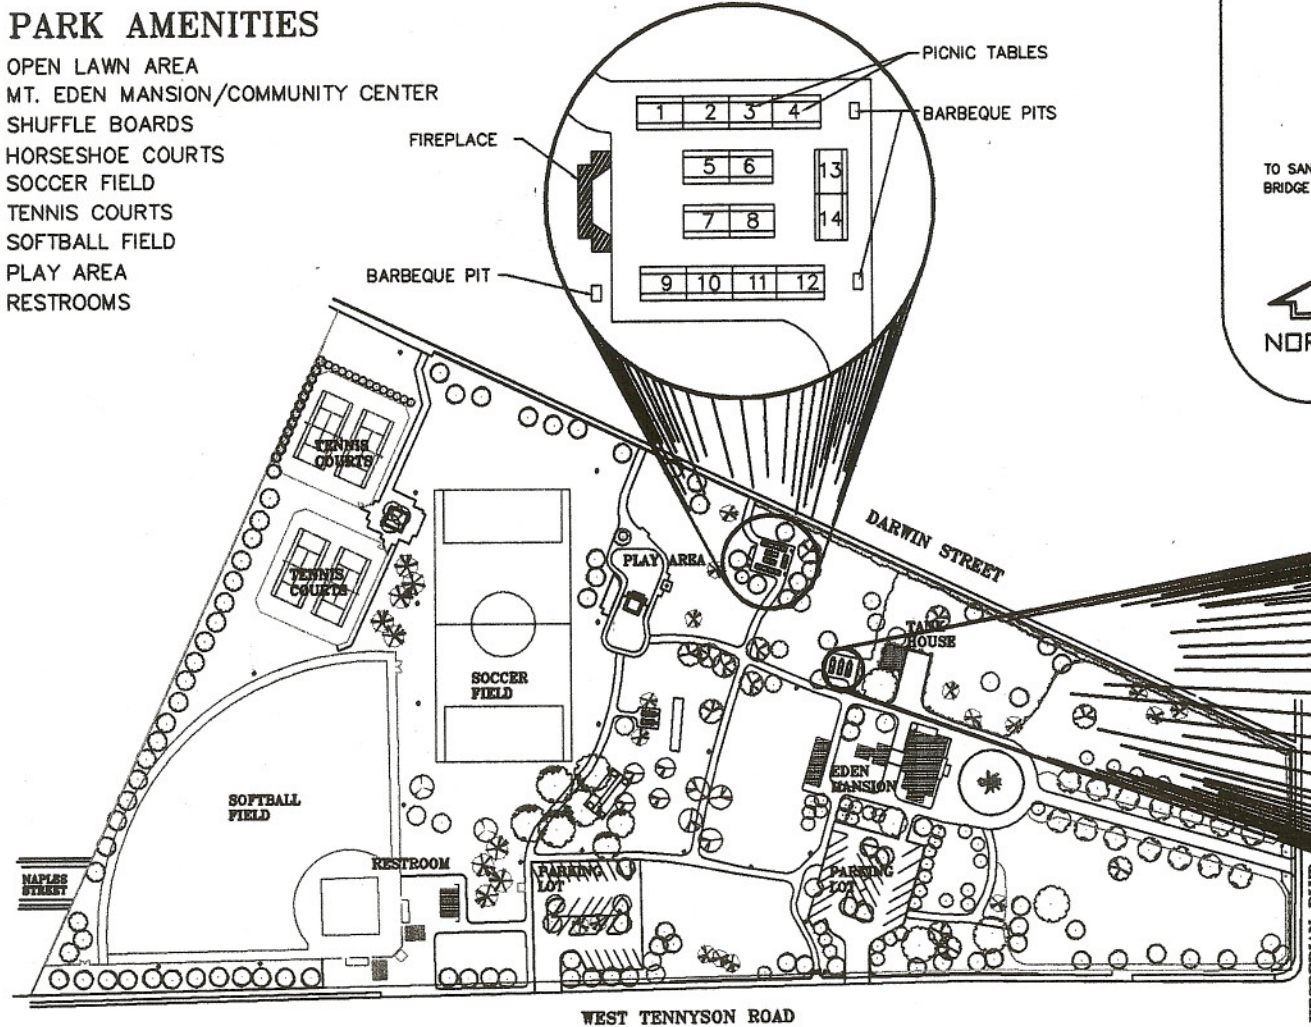

## MT. EDEN PARK

### PARK AMENITIES

- OPEN LAWN AREA
- MT. EDEN MANSION/COMMUNITY CENTER
- SHUFFLE BOARDS
- HORSESHOE COURTS
- SOCCER FIELD
- TENNIS COURTS
- SOFTBALL FIELD
- PLAY AREA
- RESTROOMS

### PICNIC AREA 1 (No Shade)

- 4-14 PICNIC TABLES
- 3 BARBECUE PITS
- 1 FIREPLACE

### PICNIC AREA 2

- 6 PICNIC TABLES
- 3 BARBECUE PITS

**MT. EDEN PARK**  
2451 WEST TENNYSON ROAD, HAYWARD