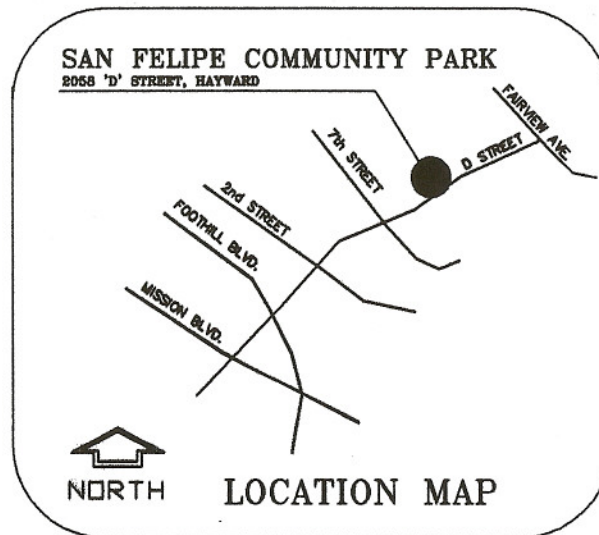

HAYWARD AREA RECREATION AND PARK DISTRICT

1099 'E' STREET, HAYWARD CALIFORNIA, 94541

SAN FELIPE COMMUNITY PARK

GROUP PICNIC AREAS

FOR PICNIC AREA RESERVATION INFORMATION AND OTHER PARKS WITH RESERVED PICNIC AREAS CALL (510) 881-6715

SAN FELIPE COMMUNITY PARK
2058 'D' STREET, HAYWARD

NORTH

LOCATION MAP

PICNIC AREA 1

- UPPER PICNIC AREA
- 4 PICNIC TABLES
 - 2 BARBECUE PITS
- LOWER PICNIC AREA
- 4 PICNIC TABLES
 - 2 BARBECUE PITS

SAN FELIPE COMMUNITY PARK

2058 "D" STREET, HAYWARD