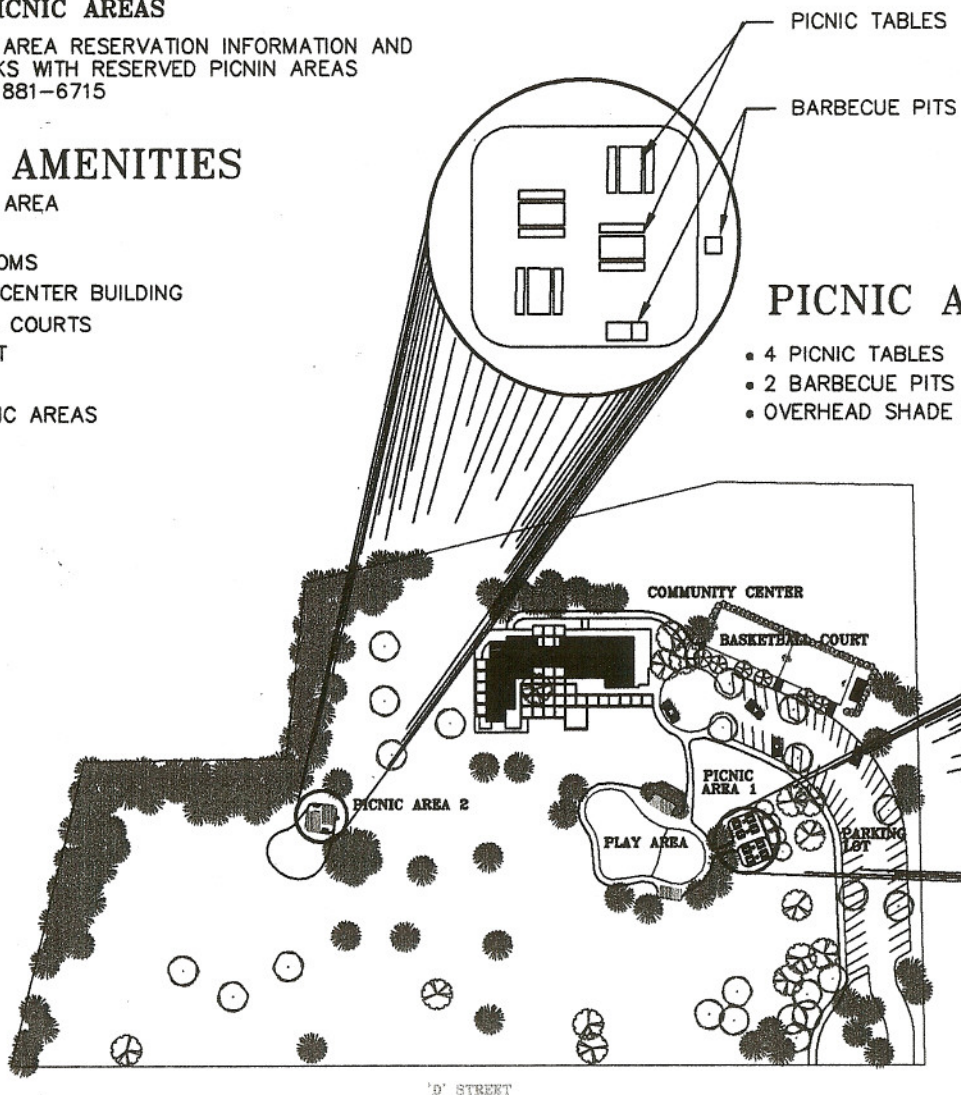

HAYWARD AREA RECREATION AND PARK DISTRICT

1099 'E' STREET, HAYWARD CALIFORNIA, 94541

SAN FELIPE COMMUNITY PARK

GROUP PICNIC AREAS

FOR PICNIC AREA RESERVATION INFORMATION AND OTHER PARKS WITH RESERVED PICNIC AREAS CALL (510) 881-6715

PARK AMENITIES

- OPEN LAWN AREA
- RESTROOMS
- MEETING ROOMS
- COMMUNITY CENTER BUILDING
- BASKETBALL COURTS
- PARKING LOT
- PLAY AREA
- GROUP PICNIC AREAS

PICNIC TABLES

BARBECUE PITS

PICNIC AREA 2

- 4 PICNIC TABLES
- 2 BARBECUE PITS
- OVERHEAD SHADE STRUCTURE

SAN FELIPE COMMUNITY PARK
2058 'D' STREET, HAYWARD

NORTH

LOCATION MAP

PICNIC AREA 1

- UPPER PICNIC AREA
- 4 PICNIC TABLES
 - 2 BARBECUE PITS
- LOWER PICNIC AREA
- 4 PICNIC TABLES
 - 2 BARBECUE PITS

SAN FELIPE COMMUNITY PARK

2058 "D" STREET, HAYWARD