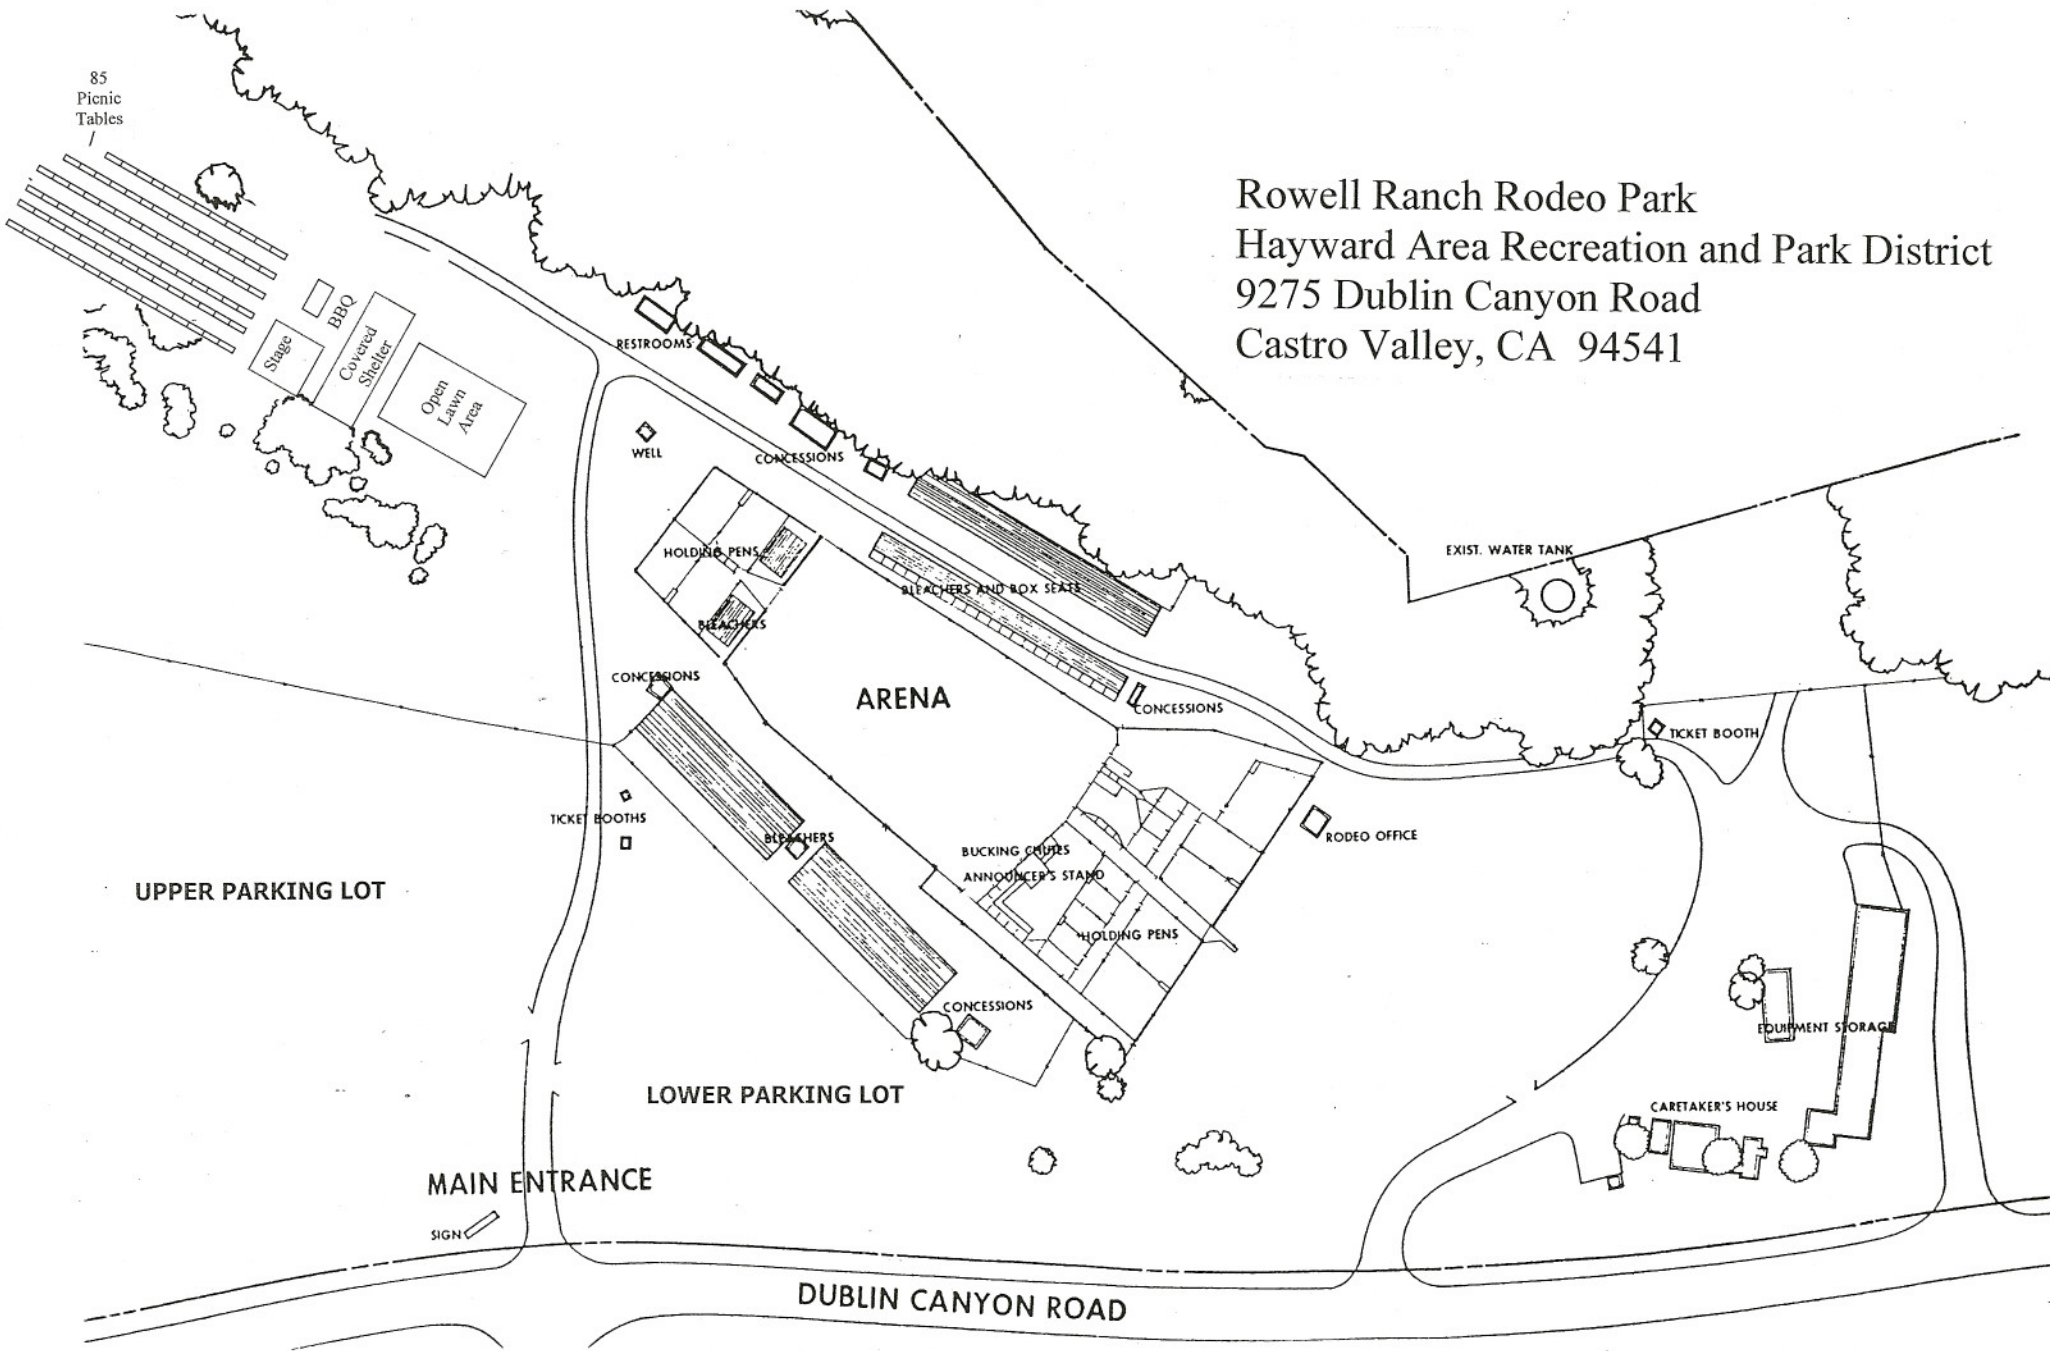

Rowell Ranch Rodeo Park
Hayward Area Recreation and Park District
9275 Dublin Canyon Road
Castro Valley, CA 94541

HWY 580
↔

MASTER SITE PLAN