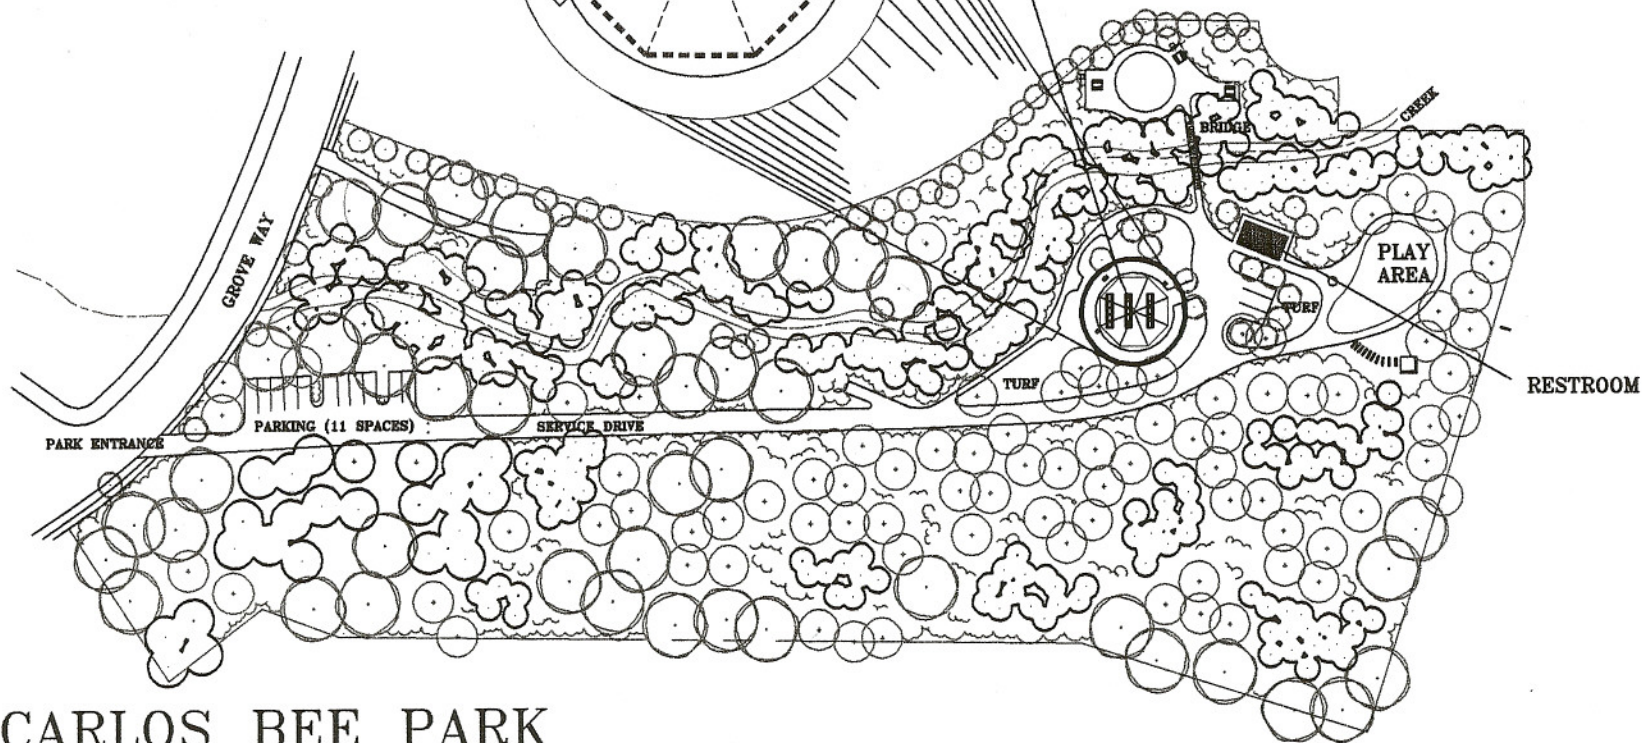

### PARK AMENITIES

- PLAY AREA
- RESTROOMS
- PARKING LOT
- PICNIC TABLES
- GROUP PICNIC AREA

### PICNIC AREA 1

- 5-15 PICNIC TABLES
- 2 BARBEQUE PITS
- 1 LARGE BARBEQUE PIT

BARBEQUE PITS

PICNIC TABLES

PAVILLION

PAVILLION/  
GROUP PICNIC  
AREA

### CARLOS BEE PARK 1905 GROVE WAY, CASTRO VALLEY

LOCATION MAP

## CARLOS BEE PARK

1905 GROVE WAY, CASTRO VALLEY