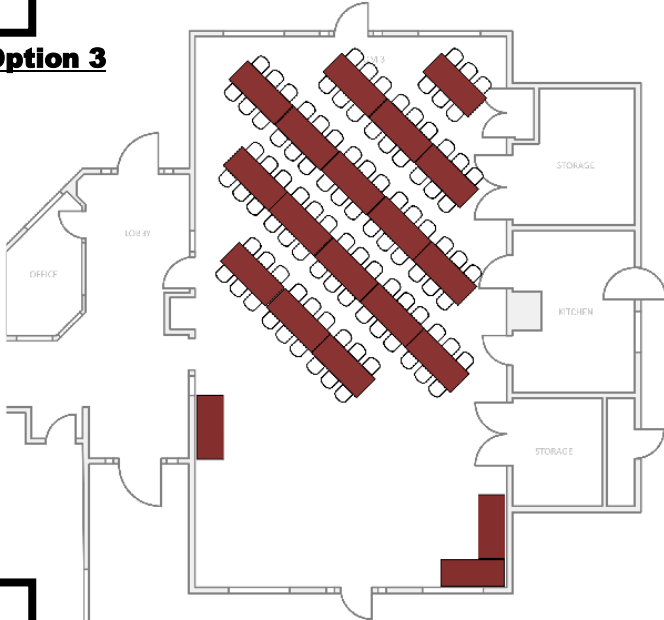

Ashland Seating Options

(Please check one)

Option 1

Option 2

Option 3

Option 4

Option 5

Option 6

All layouts are designed for the maximum hall capacity of 100