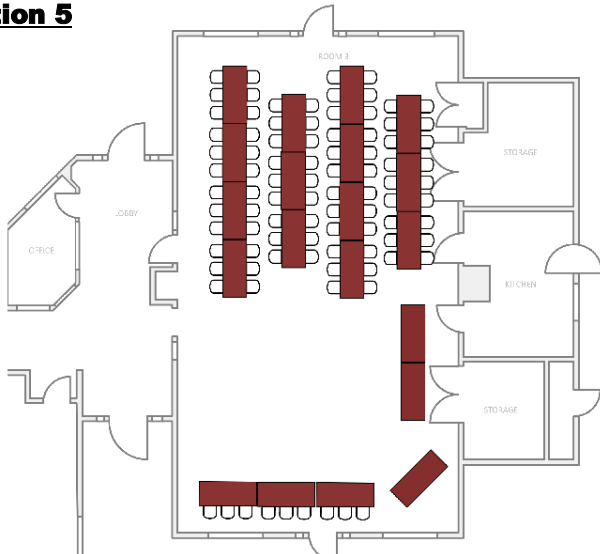

Ashland Seating Options

(Please check one)

Option 1

Option 2

Option 3

Option 4

Option 5

Option 6

All layouts are designed for the maximum hall capacity of 100