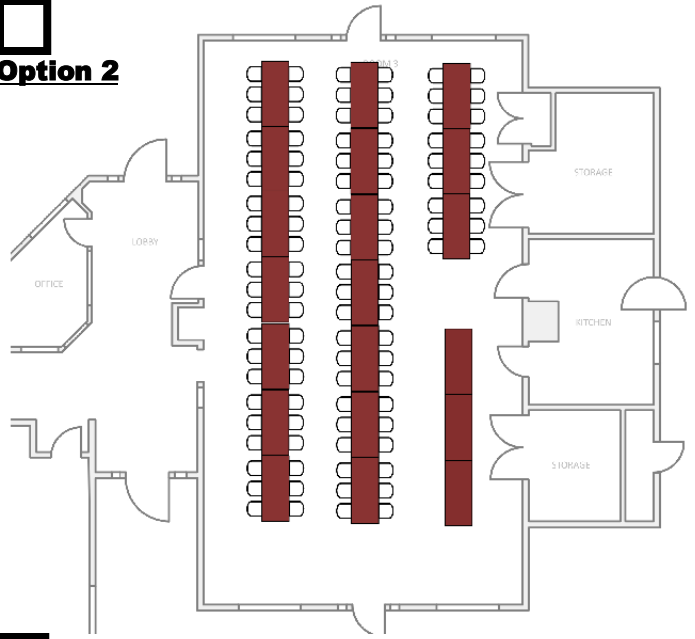

Ashland Seating Options

(Please check one)

Option 1

Option 2

Option 3

Option 4

Option 5

Option 6

All layouts are designed for the maximum hall capacity of 100