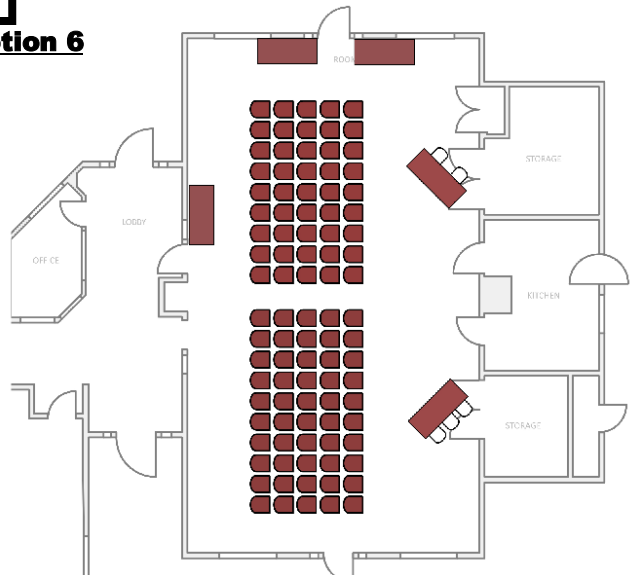

Ashland Seating Options

(Please check one)

Option 1

Option 2

Option 3

Option 4

Option 5

Option 6

All layouts are designed for the maximum hall capacity of 100