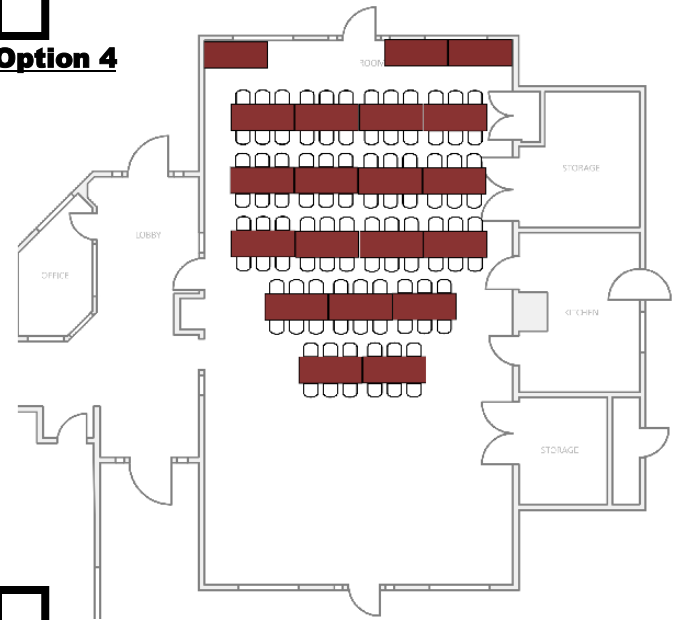

Ashland Seating Options

(Please check one)

Option 1

Option 2

Option 3

Option 4

Option 5

Option 6

All layouts are designed for the maximum hall capacity of 100