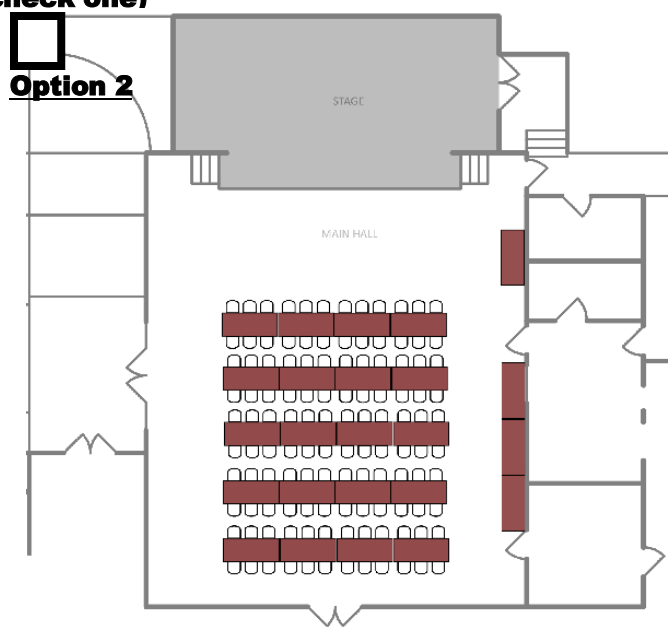

# Castro Valley Seating Options

(Please check one)

All layouts are designed for the maximum hall capacity of 120