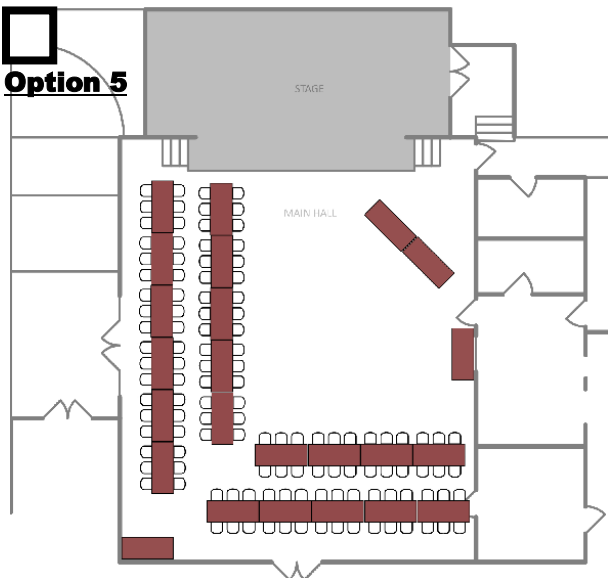

# Castro Valley Seating Options

(Please check one)

All layouts are designed for the maximum hall capacity of 120