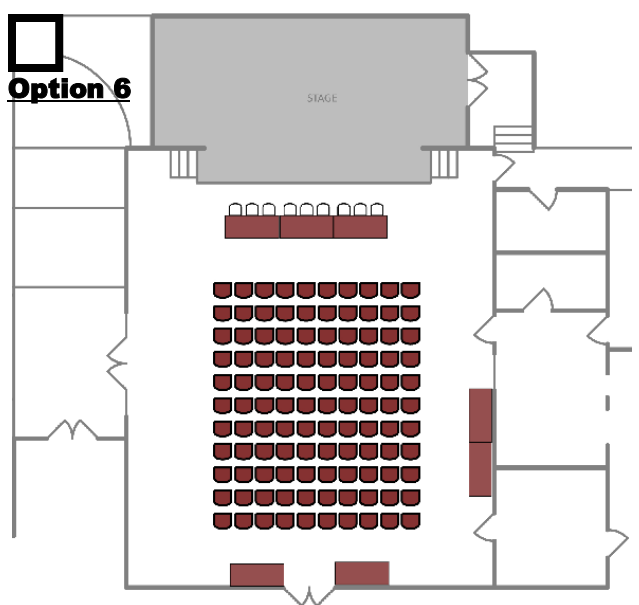

# Castro Valley Seating Options

(Please check one)

All layouts are designed for the maximum hall capacity of 120