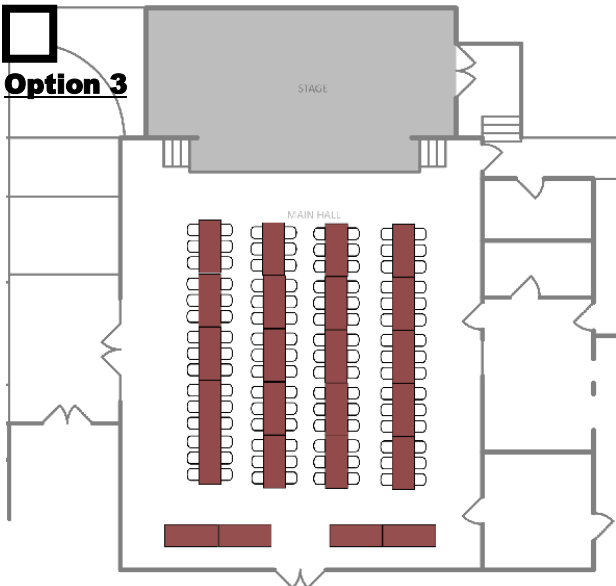

# Castro Valley Seating Options

(Please check one)

All layouts are designed for the maximum hall capacity of 120