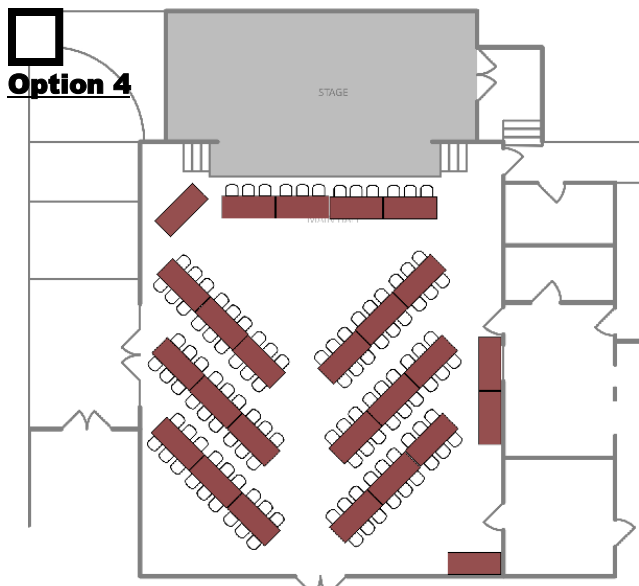

# Castro Valley Seating Options

(Please check one)

All layouts are designed for the maximum hall capacity of 120