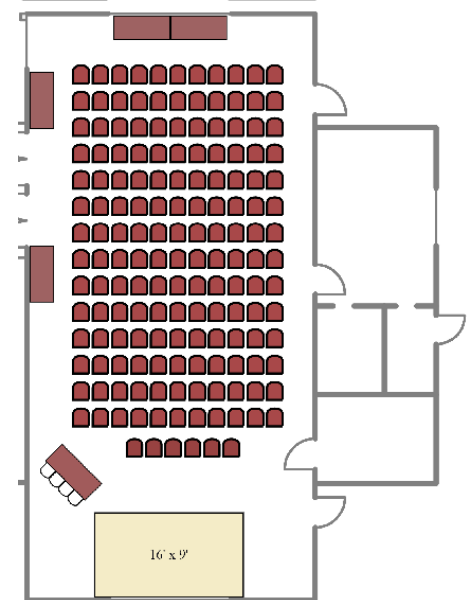

Hayward Senior Seating Options

(Please check one)

Option 1

Option 2

Option 3

Option 4

Option 5

Option 6

All layouts are designed for the maximum hall capacity of 150