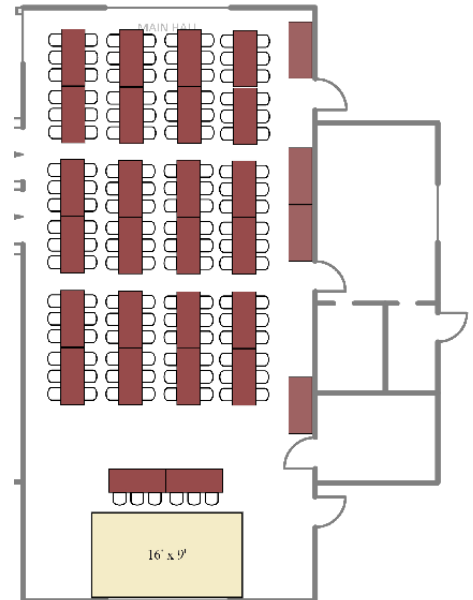

Hayward Senior Seating Options

(Please check one)

Option 1

Option 2

Option 3

Option 4

Option 5

Option 6

All layouts are designed for the maximum hall capacity of 150