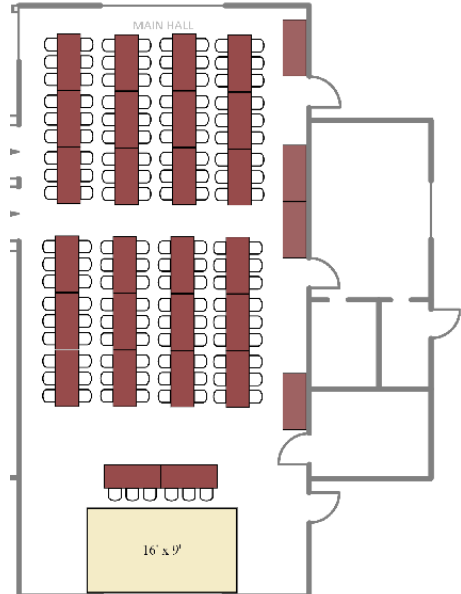

Hayward Senior Seating Options

(Please check one)

Option 1

Option 2

Option 3

Option 4

Option 5

Option 6

All layouts are designed for the maximum hall capacity of 150