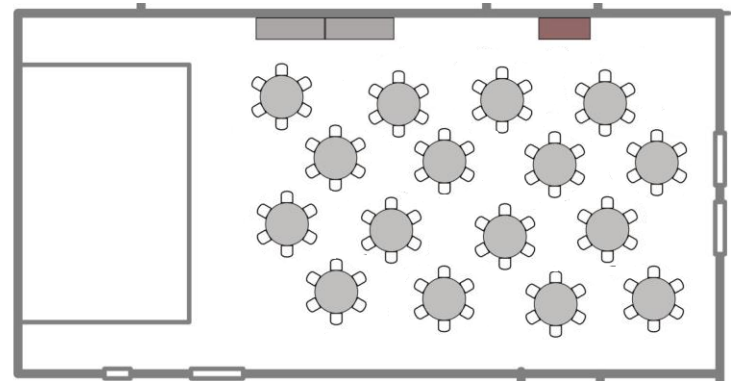

Hayward Senior Center Seating Options

(Please check one)

Option 1

Option 2

Option 3

Option 4

Option 5

Option 6

All layouts are designed for the maximum hall capacity of 112