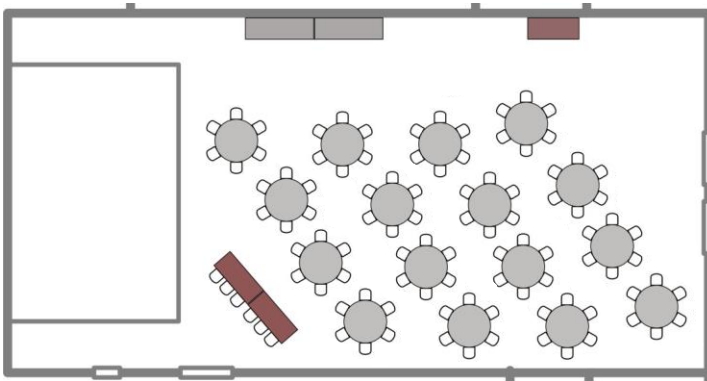

Hayward Senior Center Seating Options

(Please check one)

Option 1

Option 2

Option 3

Option 4

Option 5

Option 6

All layouts are designed for the maximum hall capacity of 112