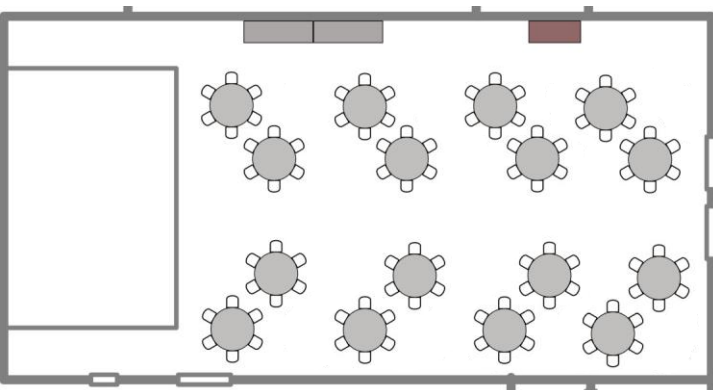

Hayward Senior Center Seating Options

(Please check one)

Option 1

Option 2

Option 3

Option 4

Option 5

Option 6

All layouts are designed for the maximum hall capacity of 112