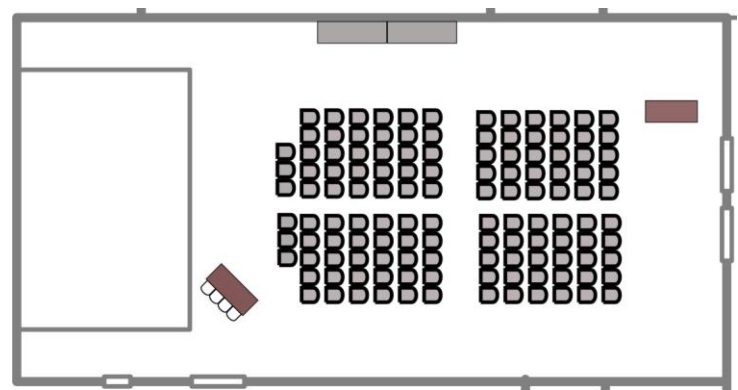

Hayward Senior Center Seating Options

(Please check one)

Option 1

Option 2

Option 3

Option 4

Option 5

Option 6

All layouts are designed for the maximum hall capacity of 112