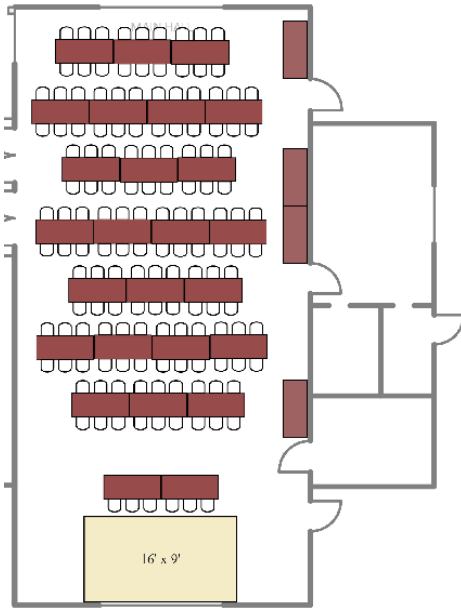

Hayward Senior Seating Options

(Please check one)

Option 1

Option 2

Option 3

Option 4

Option 5

Option 6

All layouts are designed for the maximum hall capacity of 150