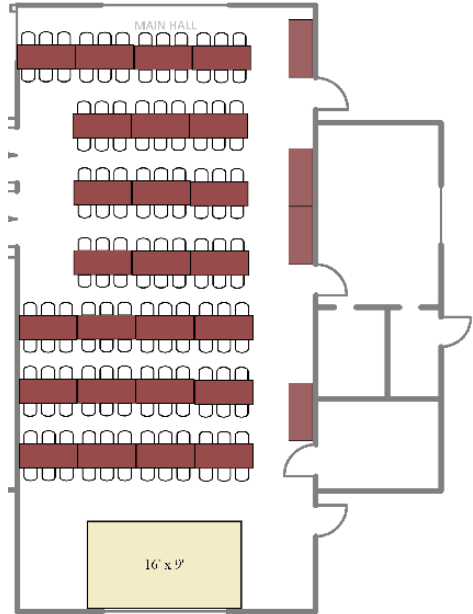

Hayward Senior Seating Options

(Please check one)

Option 1

Option 2

Option 3

Option 4

Option 5

Option 6

All layouts are designed for the maximum hall capacity of 150