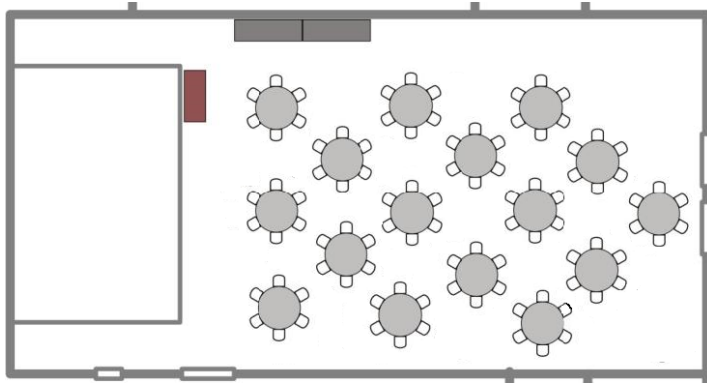

Hayward Senior Center Seating Options

(Please check one)

Option 1

Option 2

Option 3

Option 4

Option 5

Option 6

All layouts are designed for the maximum hall capacity of 112