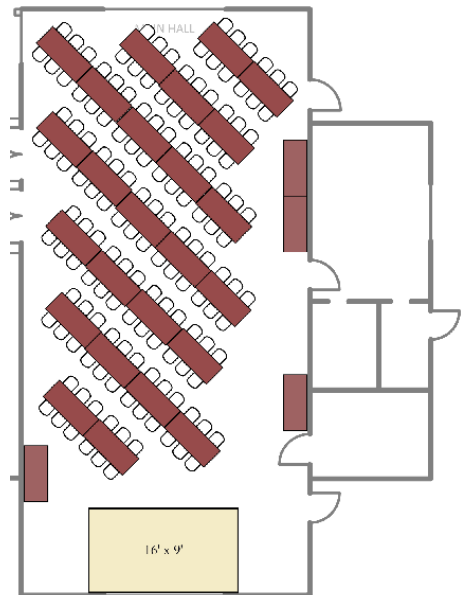

Hayward Senior Seating Options

(Please check one)

Option 1

Option 2

Option 3

Option 4

Option 5

Option 6

All layouts are designed for the maximum hall capacity of 150