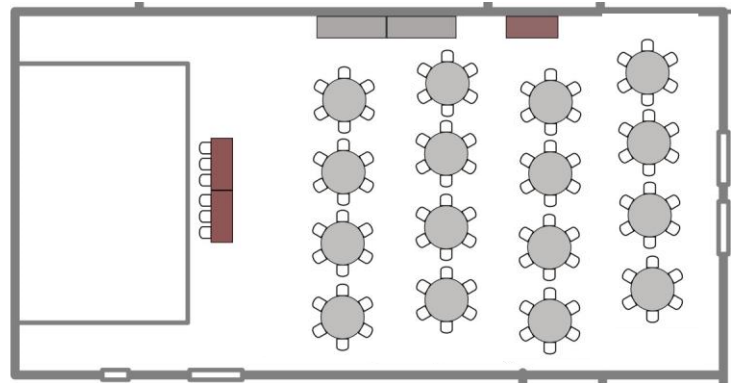

Hayward Senior Center Seating Options

(Please check one)

Option 1

Option 2

Option 3

Option 4

Option 5

Option 6

All layouts are designed for the maximum hall capacity of 112