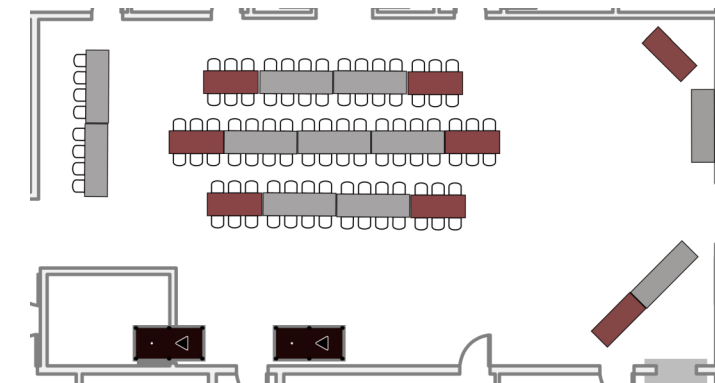

Matt Jimenez Seating Options

(Please check one)

Option 1

Option 2

Option 3

Option 4

Option 5

Option 6

All layouts are designed for the maximum hall capacity of 100