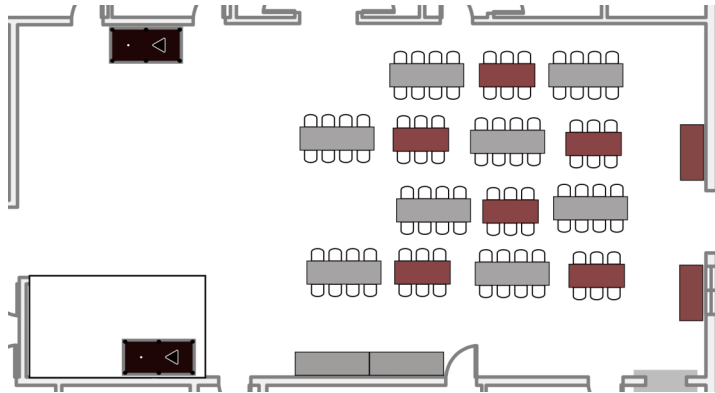

Matt Jimenez Seating Options

(Please check one)

Option 1

Option 2

Option 3

Option 4

Option 5

Option 6

All layouts are designed for the maximum hall capacity of 100