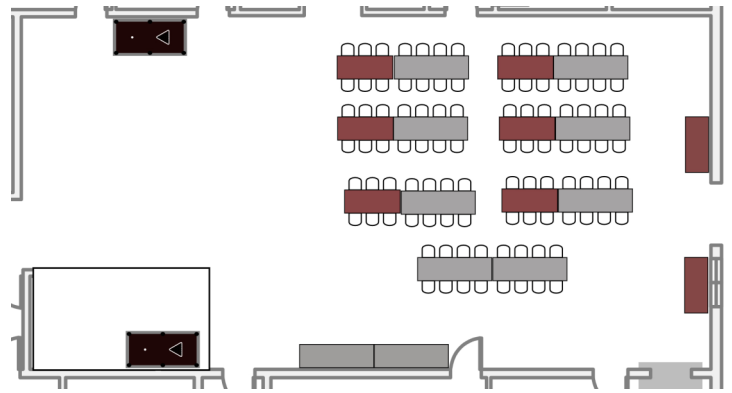

Matt Jimenez Seating Options

(Please check one)

Option 1

Option 2

Option 3

Option 4

Option 5

Option 6

All layouts are designed for the maximum hall capacity of 100