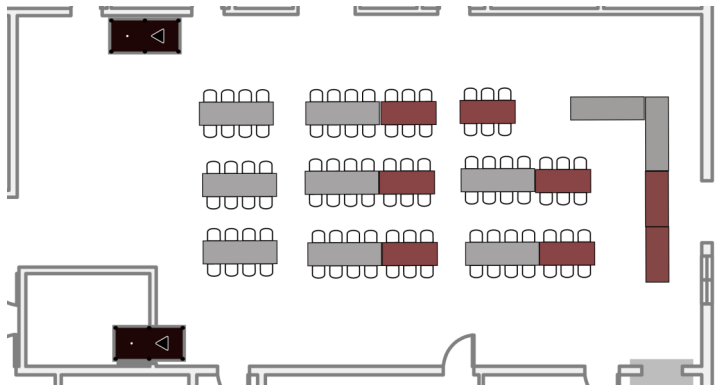

Matt Jimenez Seating Options

(Please check one)

Option 1

Option 2

Option 3

Option 4

Option 5

Option 6

All layouts are designed for the maximum hall capacity of 100