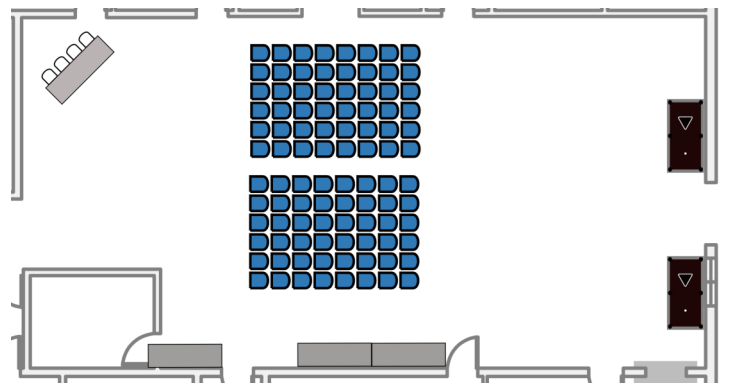

Matt Jimenez Seating Options

(Please check one)

Option 1

Option 2

Option 3

Option 4

Option 5

Option 6

All layouts are designed for the maximum hall capacity of 100