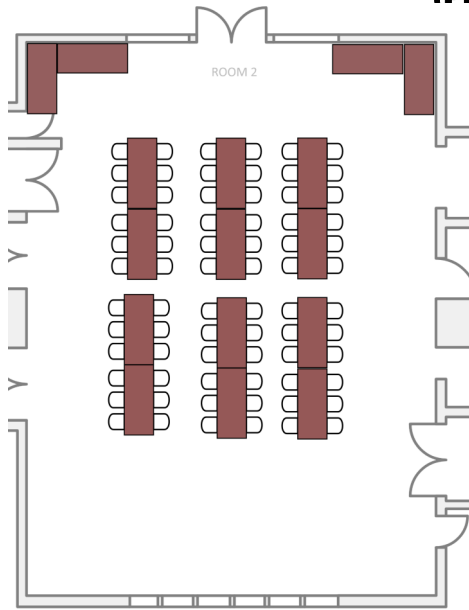

Southgate Seating Options

(Please check one)

Option 1

Option 2

Option 3

Option 4

Option 5

Option 6

All layouts are designed for the maximum hall capacity of 70