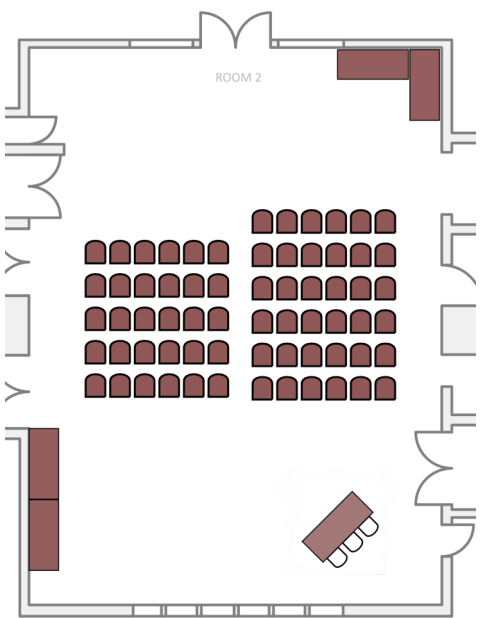

Southgate Seating Options

(Please check one)

Option 1

Option 2

Option 3

Option 4

Option 5

Option 6

All layouts are designed for the maximum hall capacity of 70