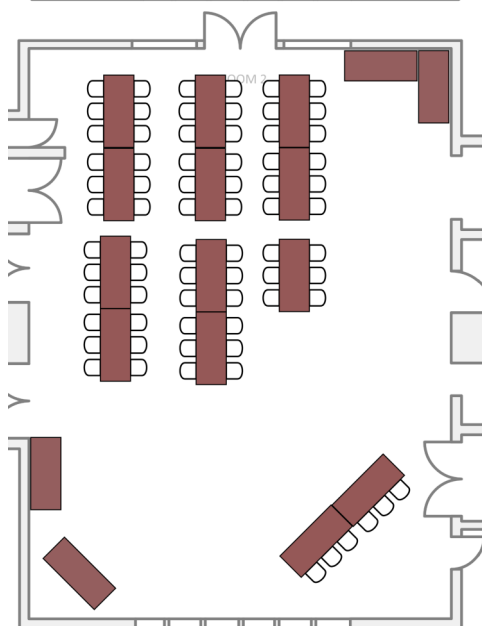

Southgate Seating Options

(Please check one)

Option 1

Option 2

Option 3

Option 4

Option 5

Option 6

All layouts are designed for the maximum hall capacity of 70