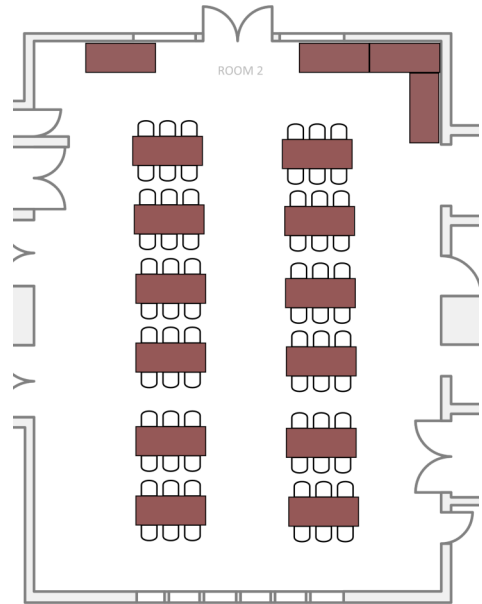

Southgate Seating Options

(Please check one)

Option 1

Option 2

Option 3

Option 4

Option 5

Option 6

All layouts are designed for the maximum hall capacity of 70