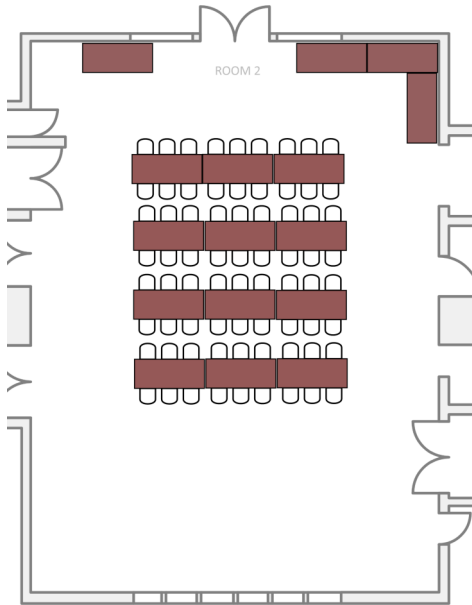

Southgate Seating Options

(Please check one)

Option 1

Option 2

Option 3

Option 4

Option 5

Option 6

All layouts are designed for the maximum hall capacity of 70