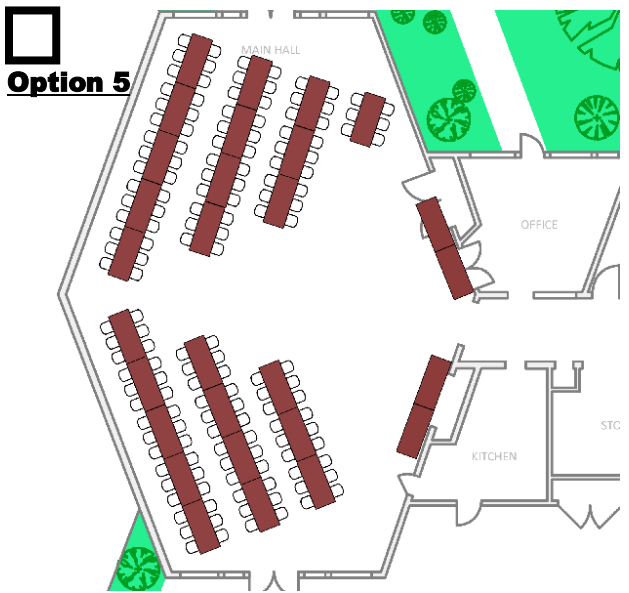

# San Lorenzo Seating Options

(Please check one)

All layouts are designed for the maximum hall capacity of 150