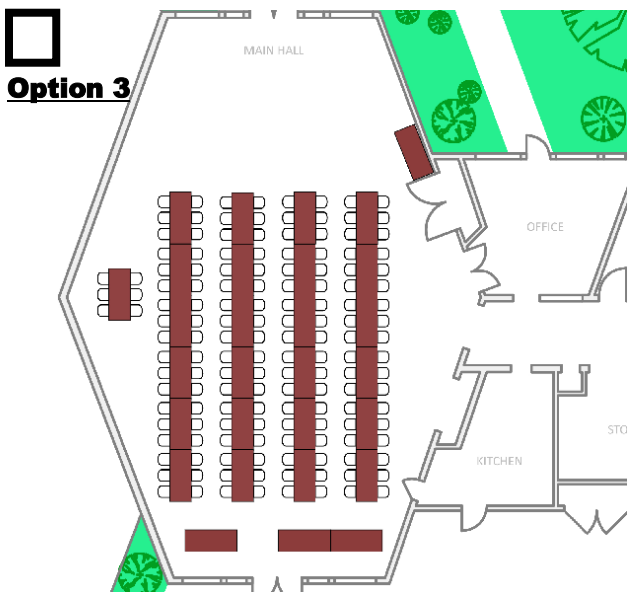

# San Lorenzo Seating Options

(Please check one)

All layouts are designed for the maximum hall capacity of 150