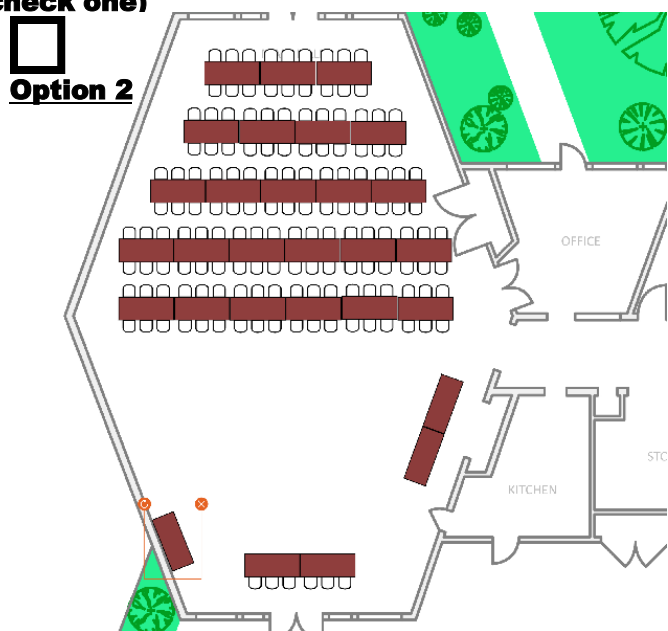

# San Lorenzo Seating Options

(Please check one)

All layouts are designed for the maximum hall capacity of 150