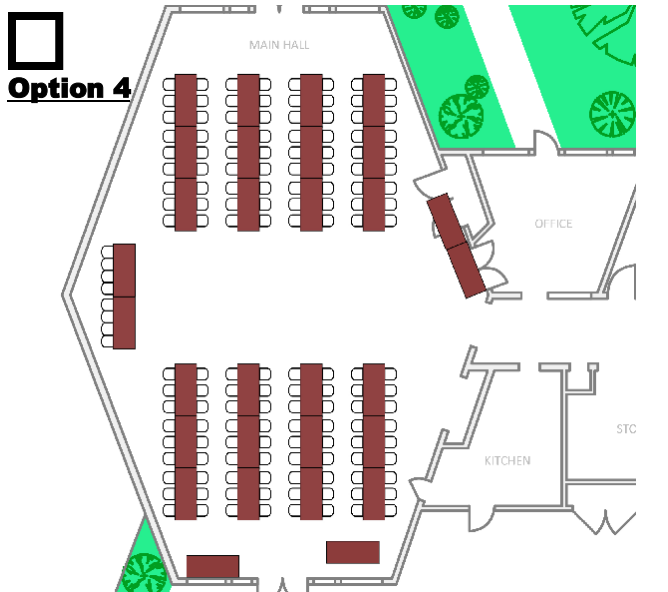

# San Lorenzo Seating Options

(Please check one)

All layouts are designed for the maximum hall capacity of 150