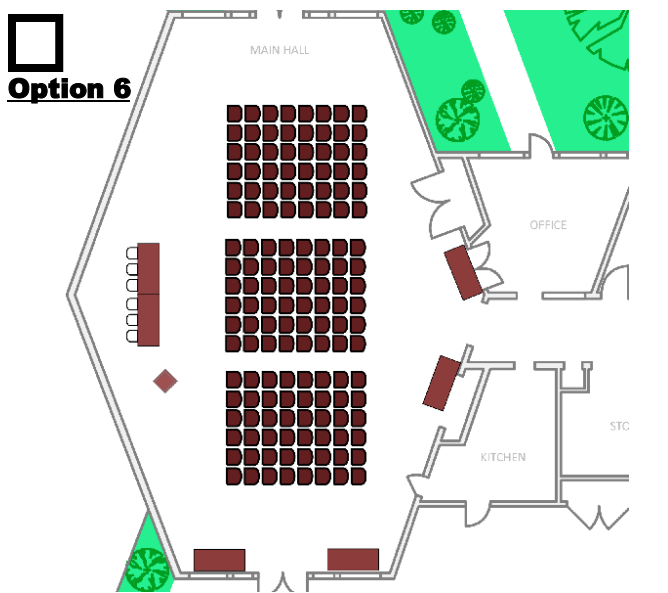

# San Lorenzo Seating Options

(Please check one)

All layouts are designed for the maximum hall capacity of 150