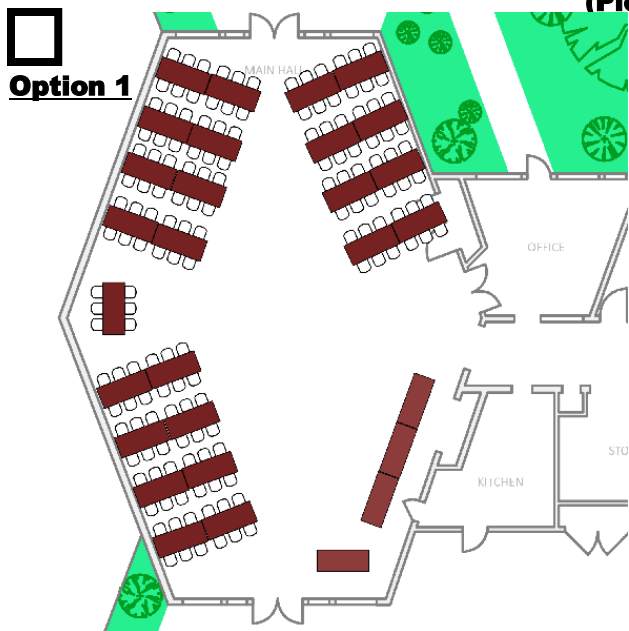

# San Lorenzo Seating Options

(Please check one)

All layouts are designed for the maximum hall capacity of 150