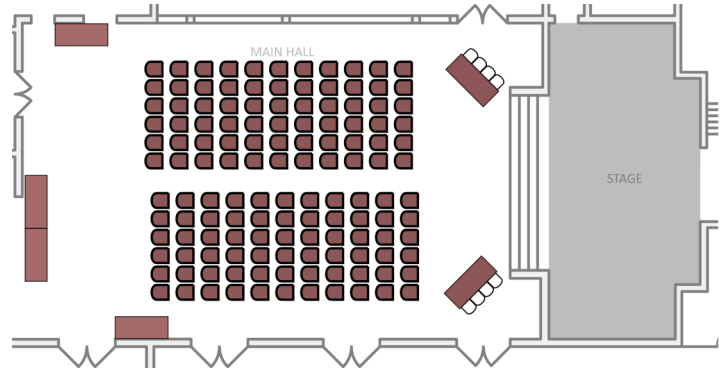

# Weekes Park Seating Options

(Please check one)

**Option 1**

**Option 2**

**Option 3**

**Option 4**

**Option 5**

**Option 6**

**All layouts are designed for the maximum hall capacity of 140**