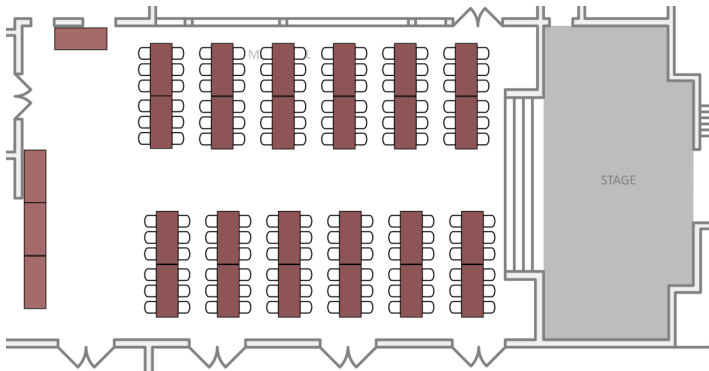

# Weekes Park Seating Options

(Please check one)

**Option 1**

**Option 2**

**Option 3**

**Option 4**

**Option 5**

**Option 6**

**All layouts are designed for the maximum hall capacity of 140**