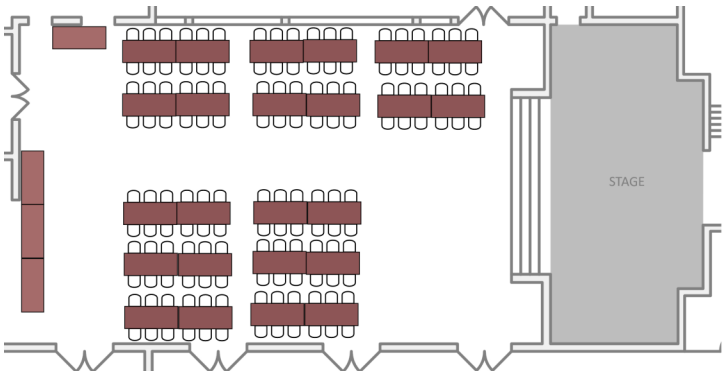

# Weekes Park Seating Options

(Please check one)

**Option 1**

**Option 2**

**Option 3**

**Option 4**

**Option 5**

**Option 6**

**All layouts are designed for the maximum hall capacity of 140**