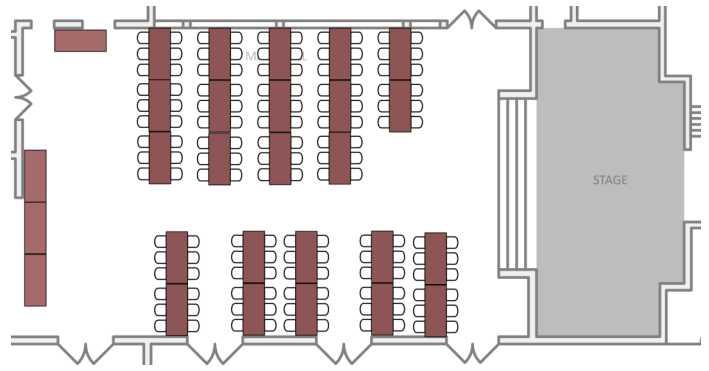

# Weekes Park Seating Options

(Please check one)

**Option 1**

**Option 2**

**Option 3**

**Option 4**

**Option 5**

**Option 6**

**All layouts are designed for the maximum hall capacity of 140**