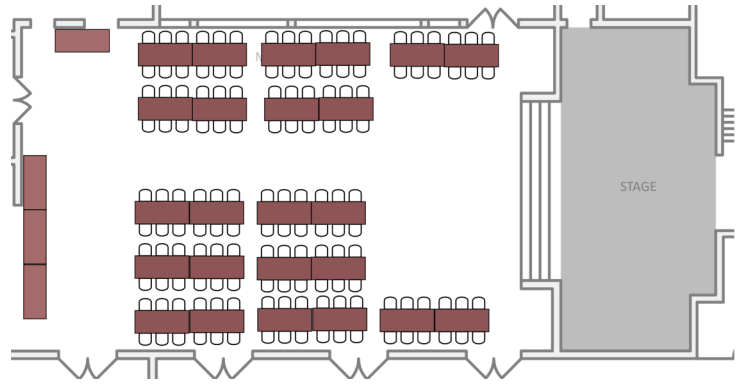

# Weekes Park Seating Options

(Please check one)

**Option 1**

**Option 2**

**Option 3**

**Option 4**

**Option 5**

**Option 6**

**All layouts are designed for the maximum hall capacity of 140**