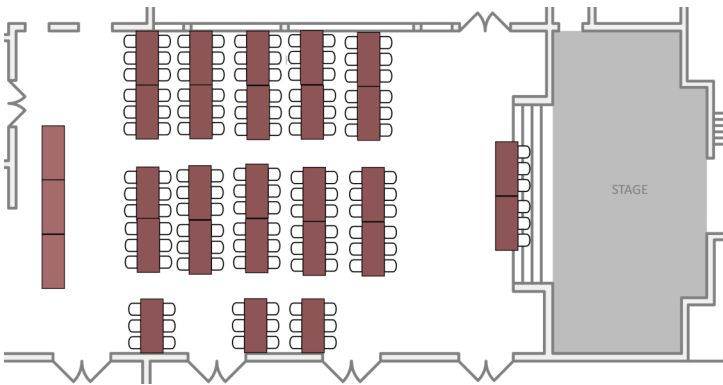

# Weekes Park Seating Options

(Please check one)

**Option 1**

**Option 2**

**Option 3**

**Option 4**

**Option 5**

**Option 6**

**All layouts are designed for the maximum hall capacity of 140**