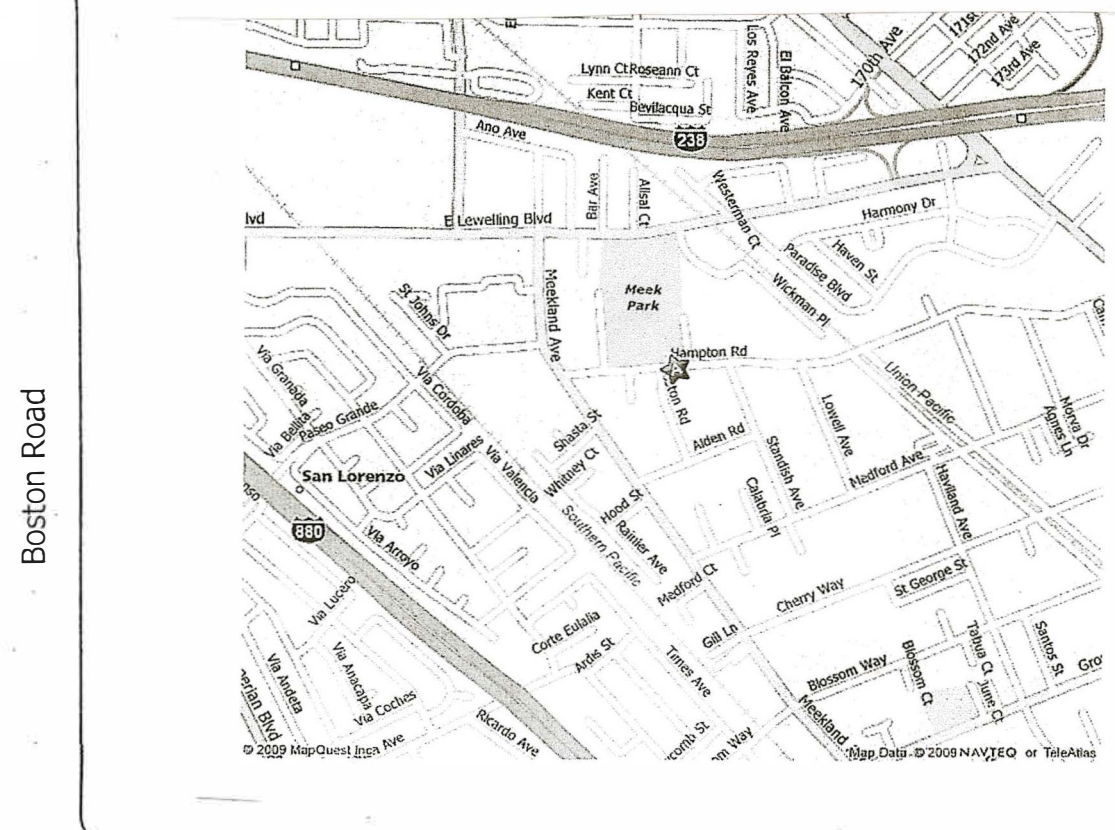

Hayward Area Recreation and Park District

Meek Estate Park

Boston and Hampton Roads
Hayward, CA

	Resident	Non-Resident
¼ space (4 Tables)	\$ 80	\$160
½ space (8 Tables)	\$160	\$320
¾ space (12 Tables)	\$240	\$480
Total area (16 Tables)	\$320	\$640

Hampton Road