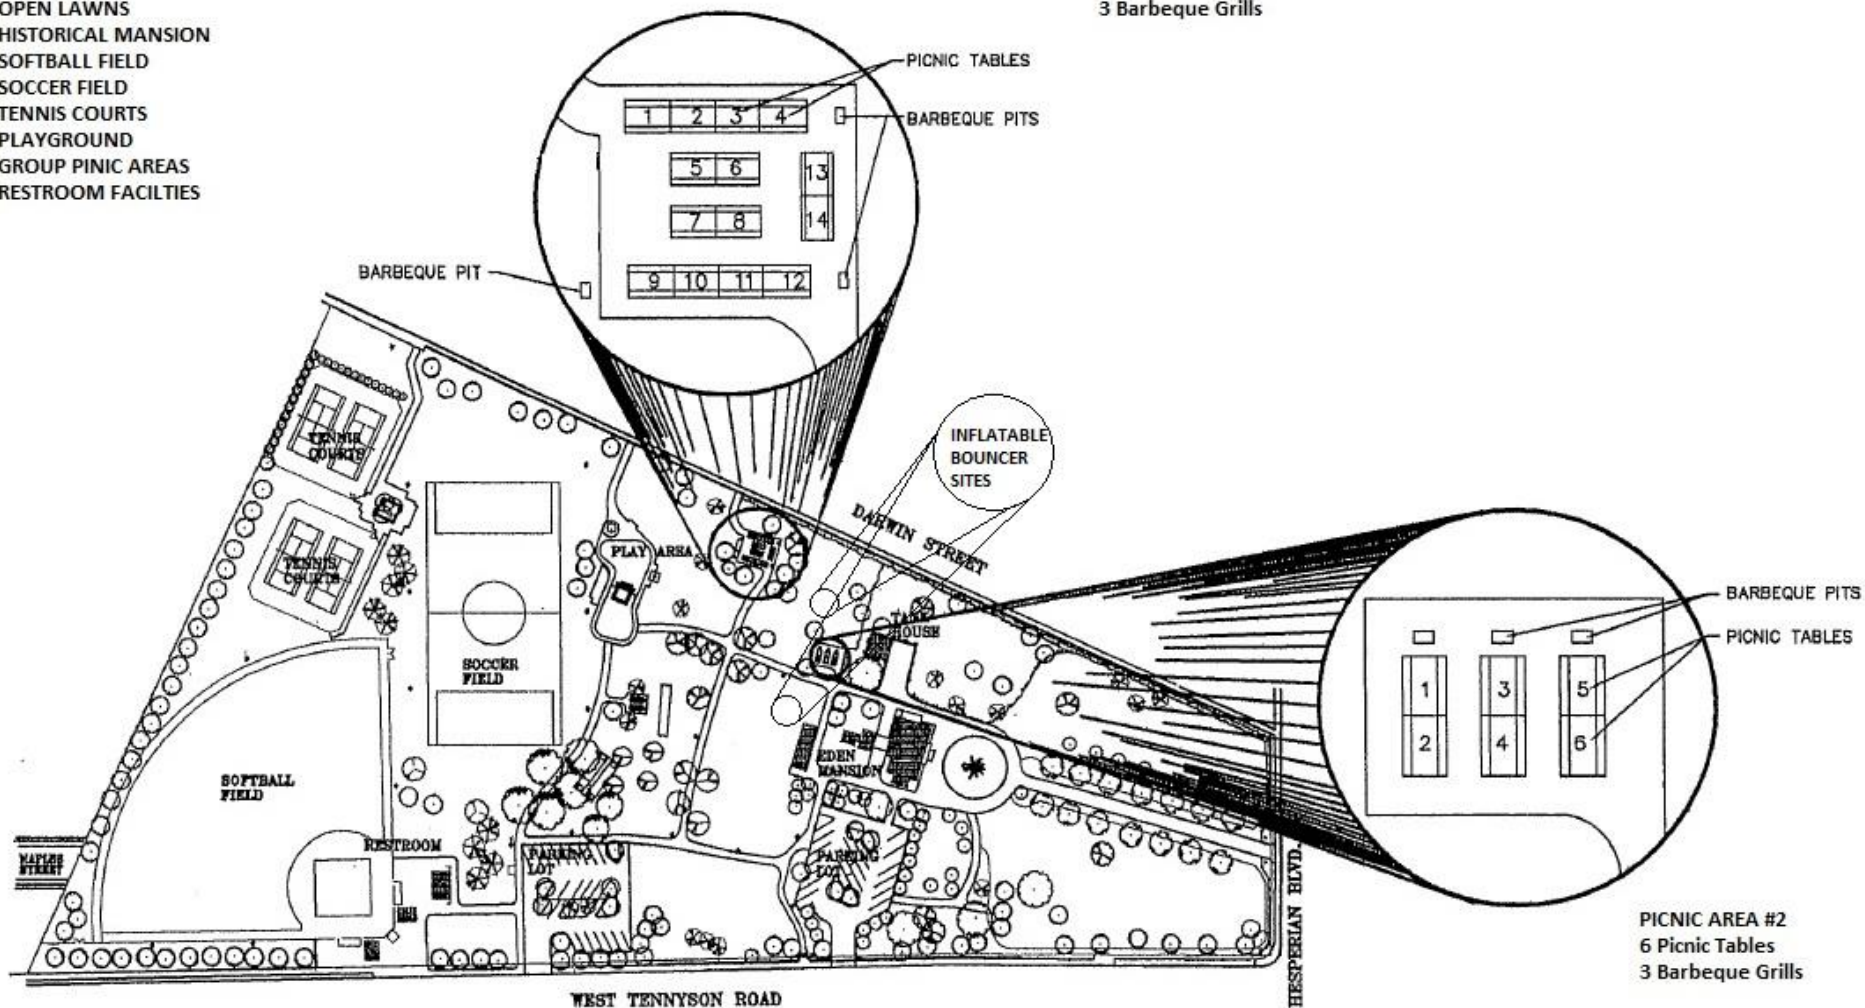

Hayward Area Recreation and Park District

Mt. Eden Park

2451 W Tennyson Rd,
Hayward, CA 94545

PARK AMMENITIES

OPEN LAWNS
HISTORICAL MANSION
SOFTBALL FIELD
SOCCER FIELD
TENNIS COURTS
PLAYGROUND
GROUP PICNIC AREAS
RESTROOM FACILITIES

PICNIC AREA #1
14 Picnic Tables
3 Barbeque Grills

*Inflatable Bouncer Site
(Additional paperwork, insurance and fees
required. Email info@haywardrec.org for more